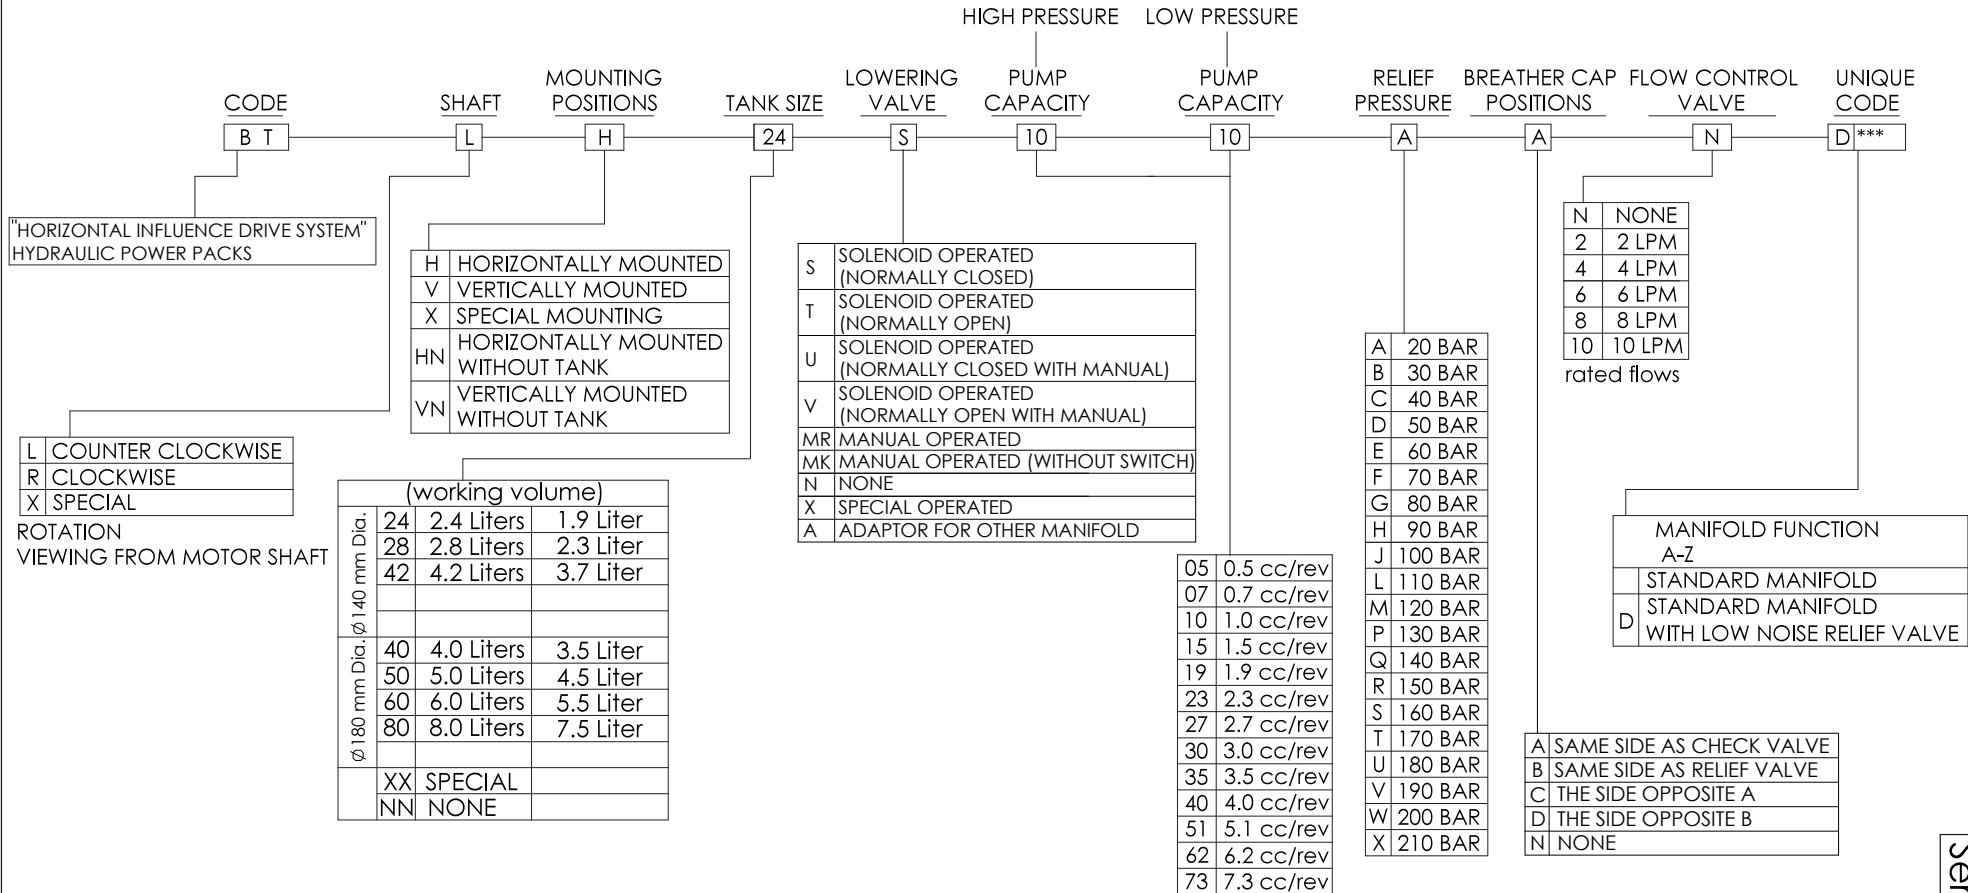

# HOW TO ORDER

## "Hi-Lo PRESSURE TWO PUMPS" "HORIZONTAL INFLUENCE DRIVE SYSTEM" HYDRAULIC POWER PACKS (W800532 STEEL MANIFOLD / $\phi$ 140 & $\phi$ 180 TANKS)

**Hydraulic Power Packs**

Series **W84BT**

Special orders are available on request. Please consult our sales department.